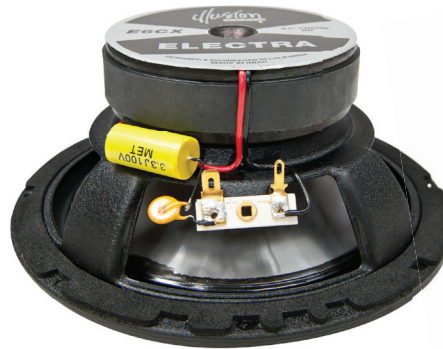

ELECTRA E6 CX

A U D I O

804 CALLE PLANO, CAMARILLO, CA 93012 - 888.340.4403 - WWW.ILLUSIONAUDIO-AMERICA.COM

DRIVER SPECIFICATIONS

- Titanium coated injection polypropylene cone with rubber surround
- Powder-coated steel basket
- 26 mm voice coil

Fs	86.07 Hz
Re	3.41 Ohms
Qms	5.85
Qes	0.97
Qts	0.83
Le	0.15 mH
Vas	7.64 liter
Mms	11.81 gram
Cms	289 uM/Newton
Bl	4.73 Tesla-M
SPLref	91.8 (2.83 volts at 1 meter)
Sd	137 sq cm
Xmax	2.5 mm
Xsus	10 mm

Nominal Power	60 watts
Maximum Power	120 watts
Outside Diameter	166 mm
Mount Hole	144 mm
Mount Depth	66 mm
Weight	1100 gram

INTEGRATED CROSSOVER

- 12kHz, 6dB Butterworth
- Polyester capacitor
- Tweeter overload protection

COAXIAL TWEETER

- 25 mm silk dome
- 4 Ohm